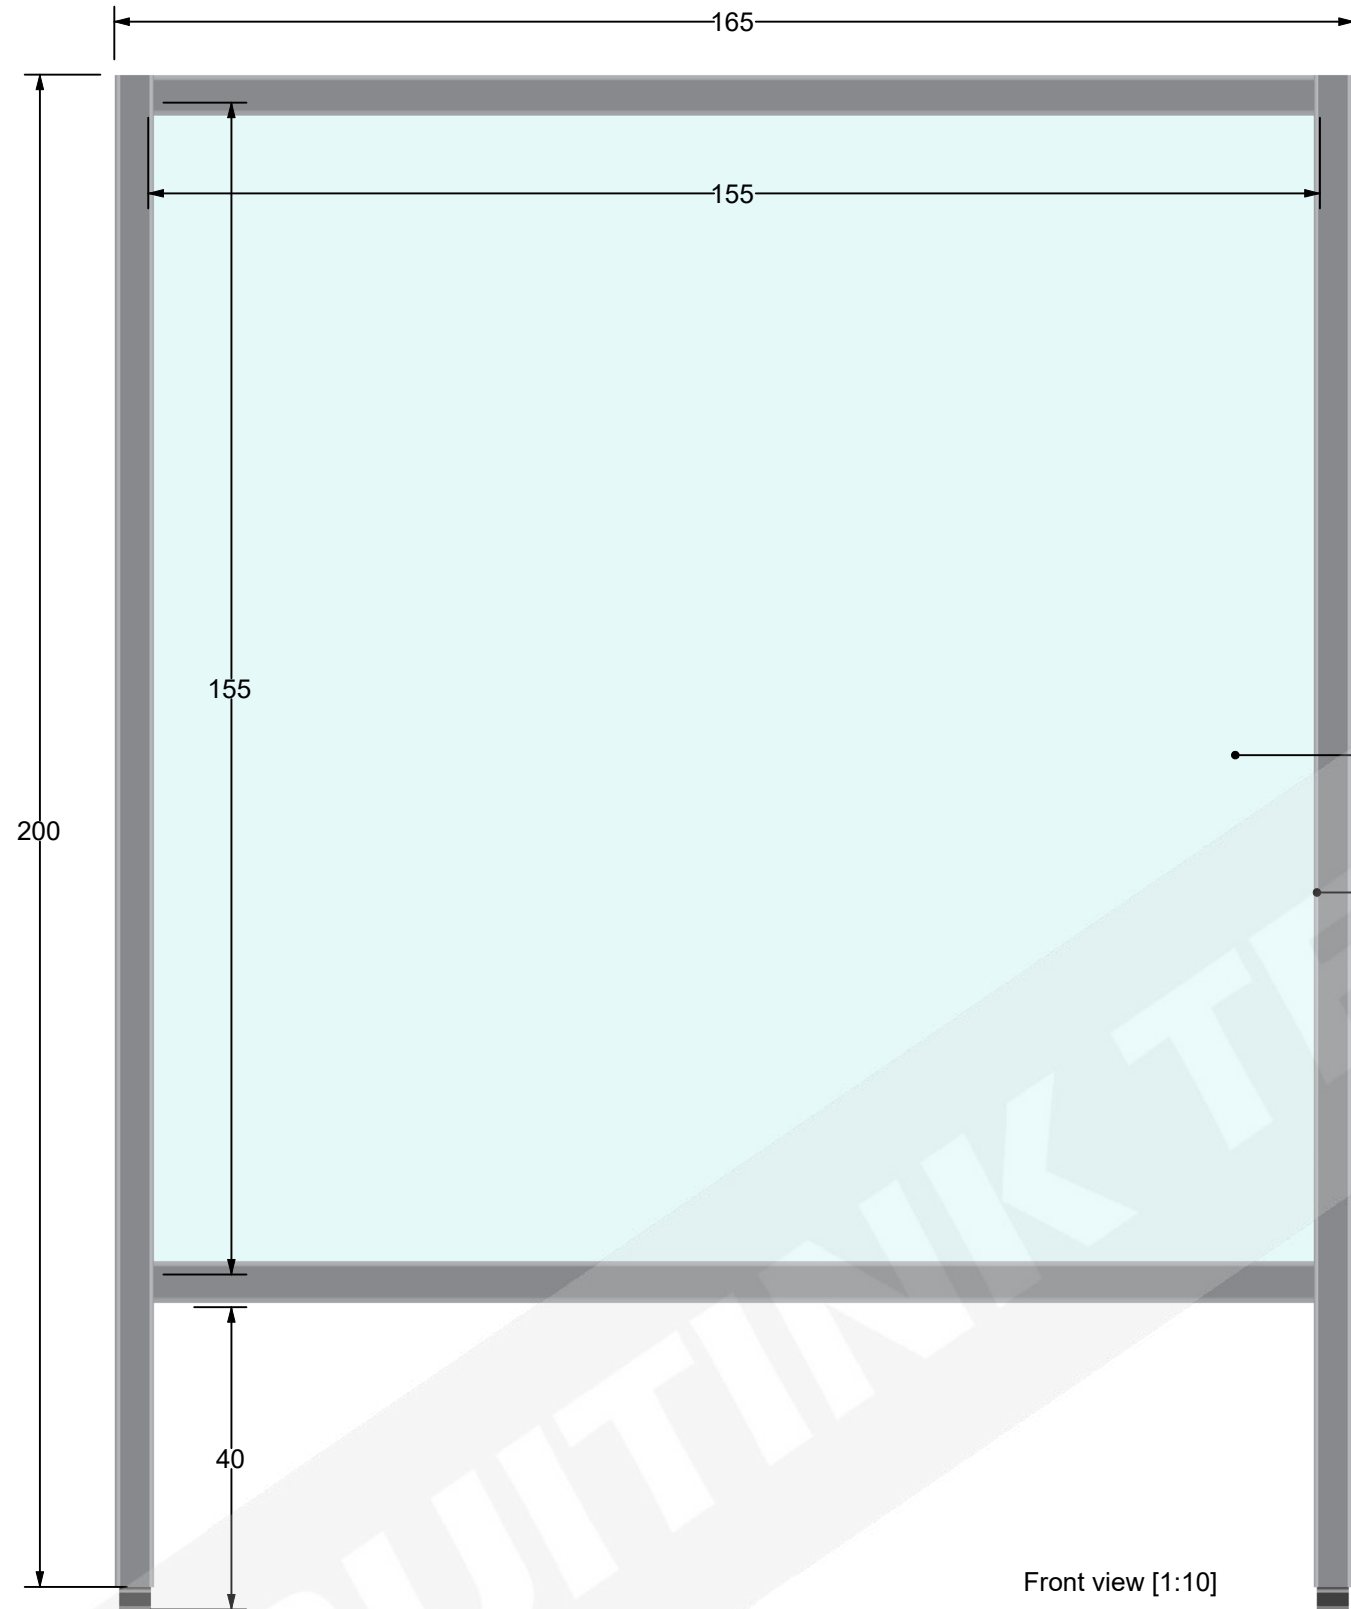

STANDING ETFE SCREEN

Front view [1:10]

Detail corner joint

Detail leg

Perspective

Scale nvt	Transparent screen	drawn by MJ	Checked by	Approved by - date
Units cm	STANDING ETFE SCREEN	Filename 0.XX.ETFE.HA.R01.20200505	Edition 1	Sheet
Format A3		Status 1. QUOTATION	Date 20-Nov-20	drawing nr. R01